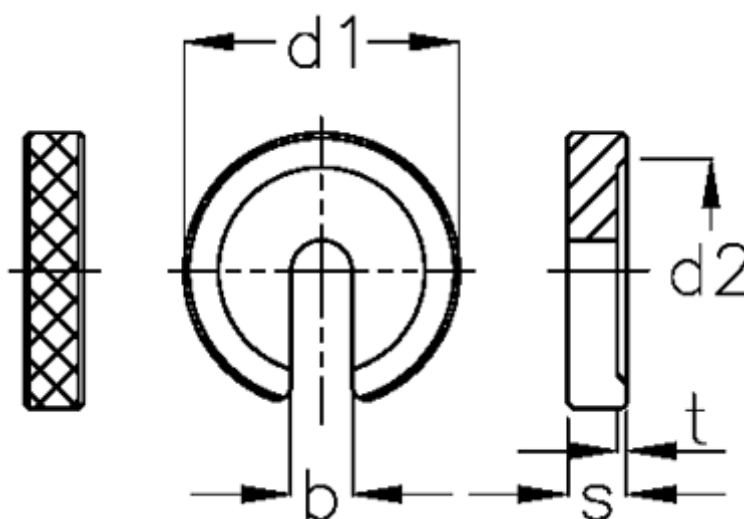

Article number: 20908175

Description: E+G C-washer
GN 183-34-10,4

Measures

b = 10.4

$d1$ = 34

$d2$ = 25

For bolt = M10

s = 8

t = 1.2